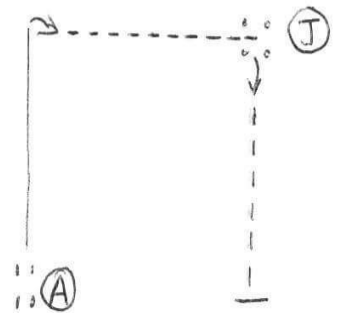

Level 1, Novice Showmanship

Be ready and set up at (A), trot till even with Judge, perform a 90° turn, trot straight to judge and set up. When dismissed, perform a 90° turn, back 5-6 steps, trot out, stop when even with (A).

Am. Select. Youth Showmanship

Be ready and set up at (A) Trot till even with Judge, stop and perform 450° turn, trot to judge, set up. When dismissed turn 450° turn, back 6-8 steps, trot out, stop when even with (A).

Small Fry. Walk Trot Showmanship

Be ready and set up at (A) Trot till even with Judge, stop and perform 90° turn walk to judge, set up. When dismissed, turn 90° turn and walk til even with (A) and stop.