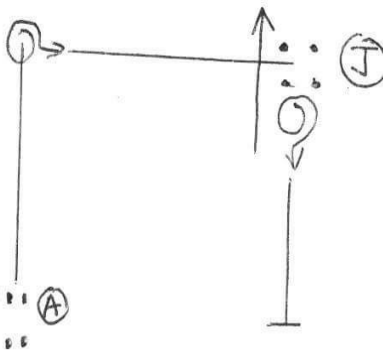

Level 1, Novice Showmanship

Be ready and set up at (A), trot till even with Judge, perform a 90° turn, trot straight to judge and set up. When dismissed, perform a 90° turn, back 5-6 steps, trot out, stop when even with (A).

Am. Select. Youth Showmanship

Be ready and set up at (A) Trot till even with Judge, stop and perform 450° turn, trot to judge, set up. When dismissed turn 450° turn, back 6-8 steps, trot out, stop when even with (A).

Small Fry. Walk Trot Showmanship

Be ready and set up at (A) Trot till even with Judge, stop and perform 90° turn walk to judge, set up. When dismissed, turn 90° turn and walk til even with (A) and stop.