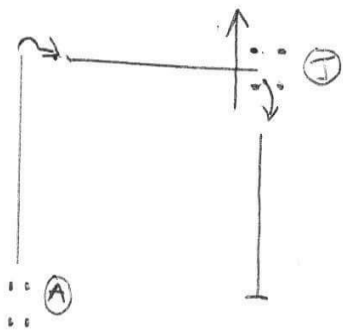

Level 1, Novice Showmanship

Be ready and set up at (A), trot till even with Judge, perform a 90° turn, trot straight to judge and set up. When dismissed, perform a 90° turn, back 5-6 steps, trot out, stop when even with (A).

Am. Select. Youth Showmanship

Be ready and set up at (A) Trot till even with Judge, stop and perform 450° turn, trot to judge, set up. When dismissed turn 450° turn, back 6-8 steps, trot out, stop when even with (A).

Small Fry. Walk Trot Showmanship

Be ready and set up at (A) Trot till even with Judge, stop and perform 90° turn walk to judge, set up. When dismissed, turn 90° turn and walk til even with (A) and stop.