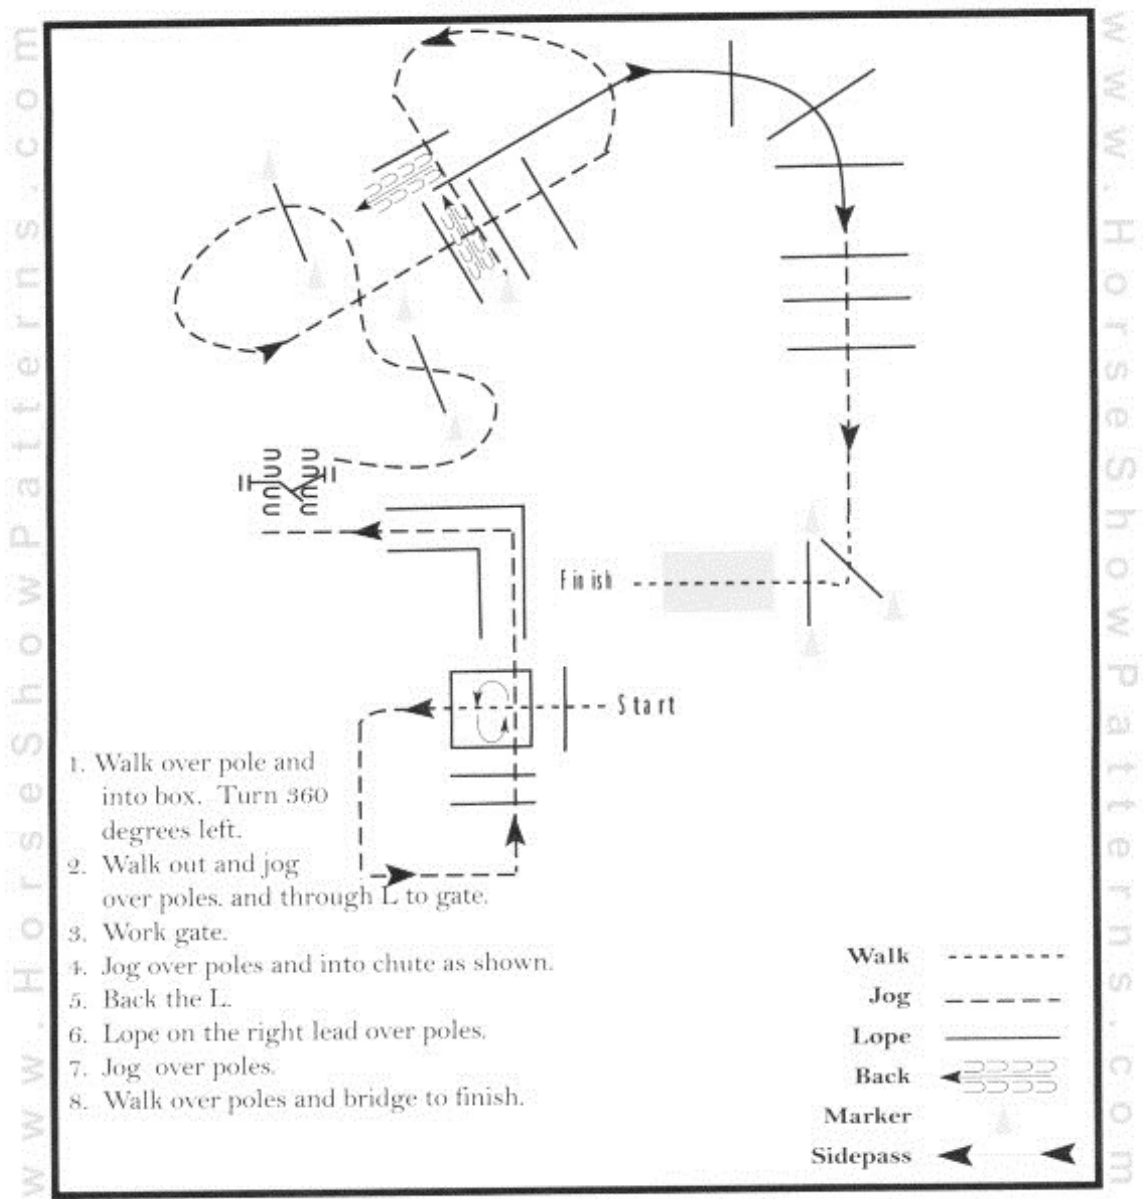

2018 LQHA Crawfish Classic

Trail (All Classes except Walk Trot)

Show Date: 05-06-2018

[T/2-41]

Pattern Provided by:
Show Management