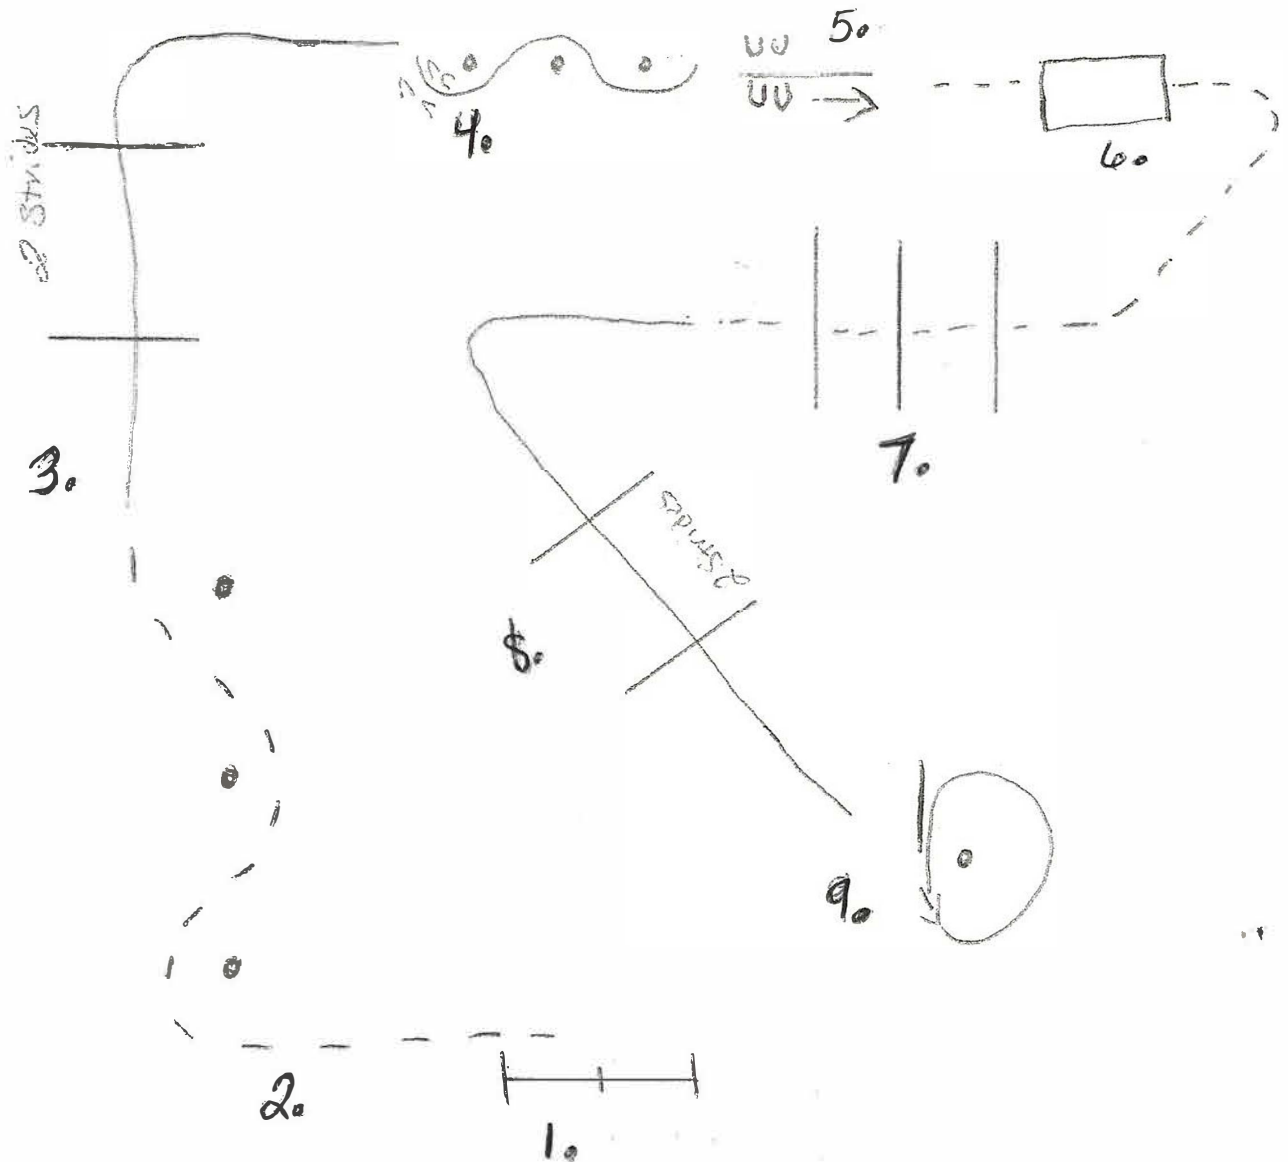

2024 LQHA Spring Show

Ranch Trail Pattern Youth will not drag

1. Work Gate - LH
2. Extended Trot thru Serpentine
3. Lope Right Lead over poles
4. Back thru cones
5. Side pass over pole to the left
6. Walk Over Bridge
7. Trot over Poles
8. Lope Left Lead over poles
9. Rope Drag - Youth to just trot circle around pole.