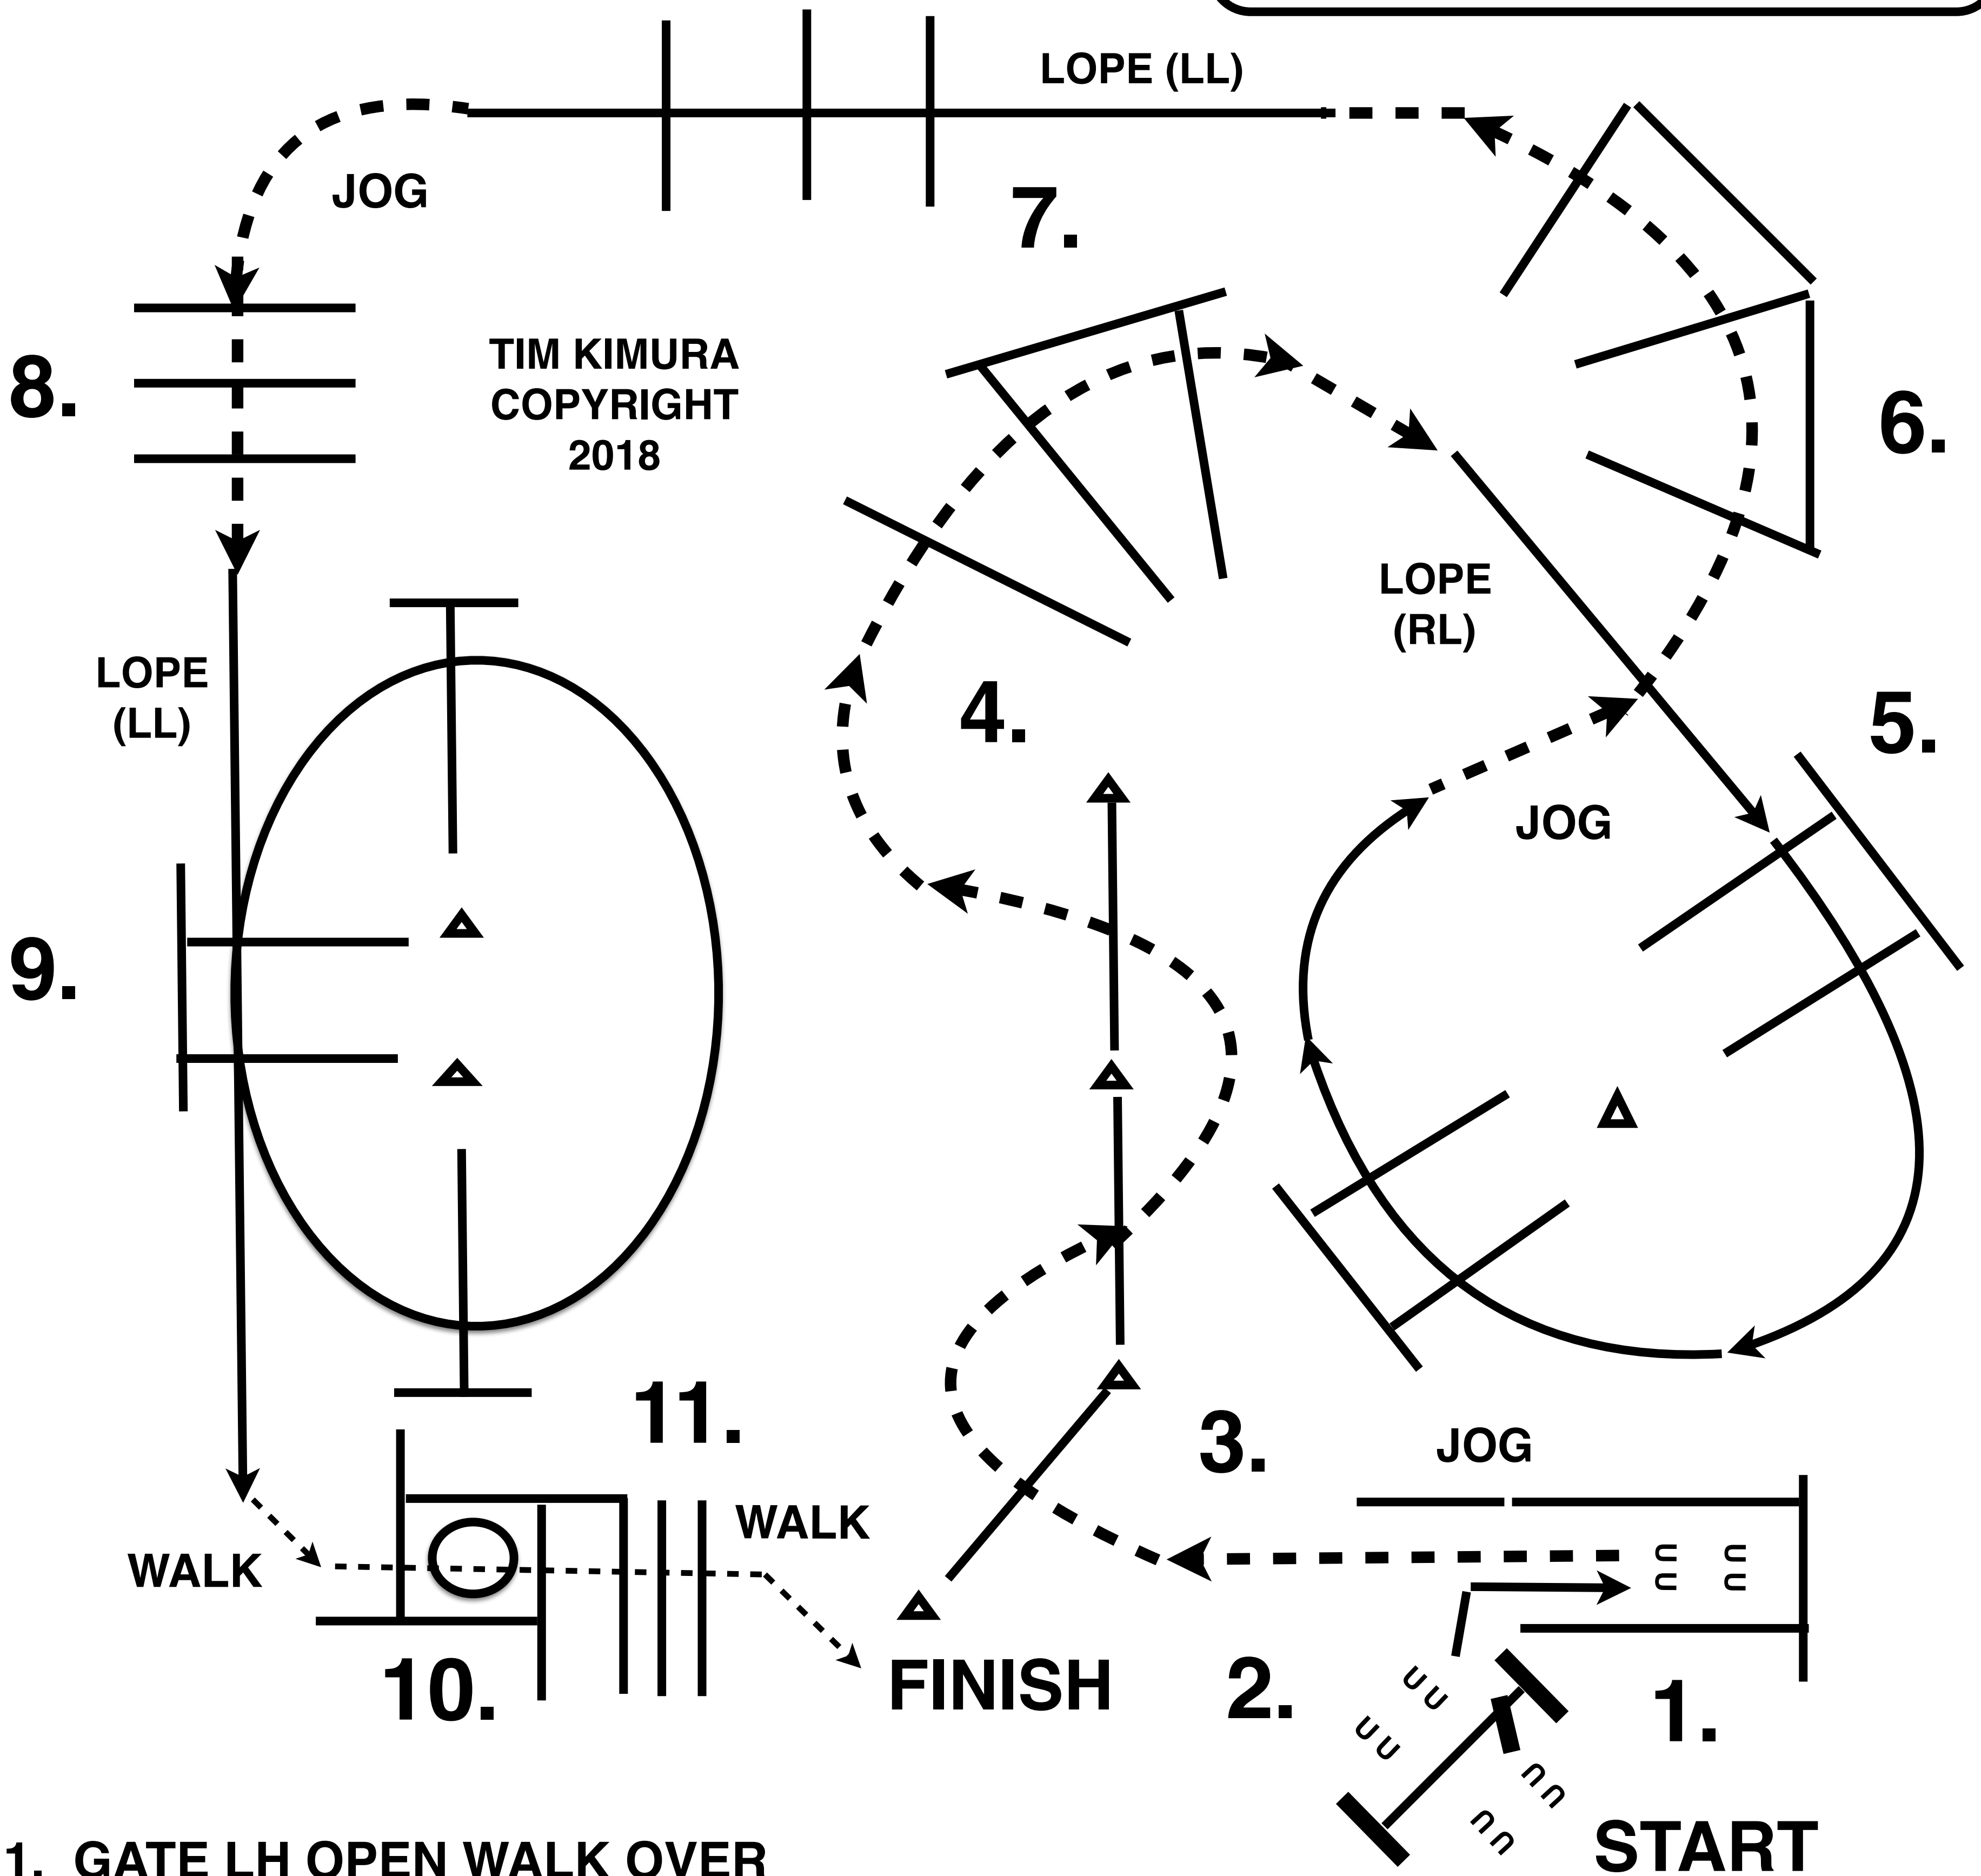

2024 Crawfish Classic

All Trail  
except W/T

1. GATE LH OPEN WALK OVER POLE AND CLOSE GATE
2. BACK THRU POLES, JOG OUT
3. JOG THRU SERPENTINE, JOG OVER POLES.
4. JOG OVER POLES.
5. LOPE OVER POLES (RL)
6. BREAK TO THE JOG, THEN JOG OVER POLES.
7. LOPE OVER POLES (LL)

8. BREAK TO THE JOG, JOG OVER POLES.
9. LOPE OVER POLES (LL)
10. STOP OR BREAK TO THE WALK WALK INTO BOX EXECUTE A 360 TURN LEFT. WALK OUT BOX.
11. WALK OVER POLES

**2024 Crawfish Classic**

**L1 YOUTH W/T  
L1 AMATEUR W/T**

1. GATE LH OPEN WALK OVER POLE AND CLOSE GATE.
2. BACK THRU POLES, JOG OUT.
3. JOG THRU SERPENTINE, JOG OVER POLES.
4. JOG OVER POLES.
5. JOG OVER POLES.
6. JOG OVER POLES.

7. JOG OVER POLES.
8. STOP OR BREAK TO THE WALK WALK INTO BOX EXECUTE A 360 TURN LEFT. WALK OUT BOX.
9. WALK OVER POLES