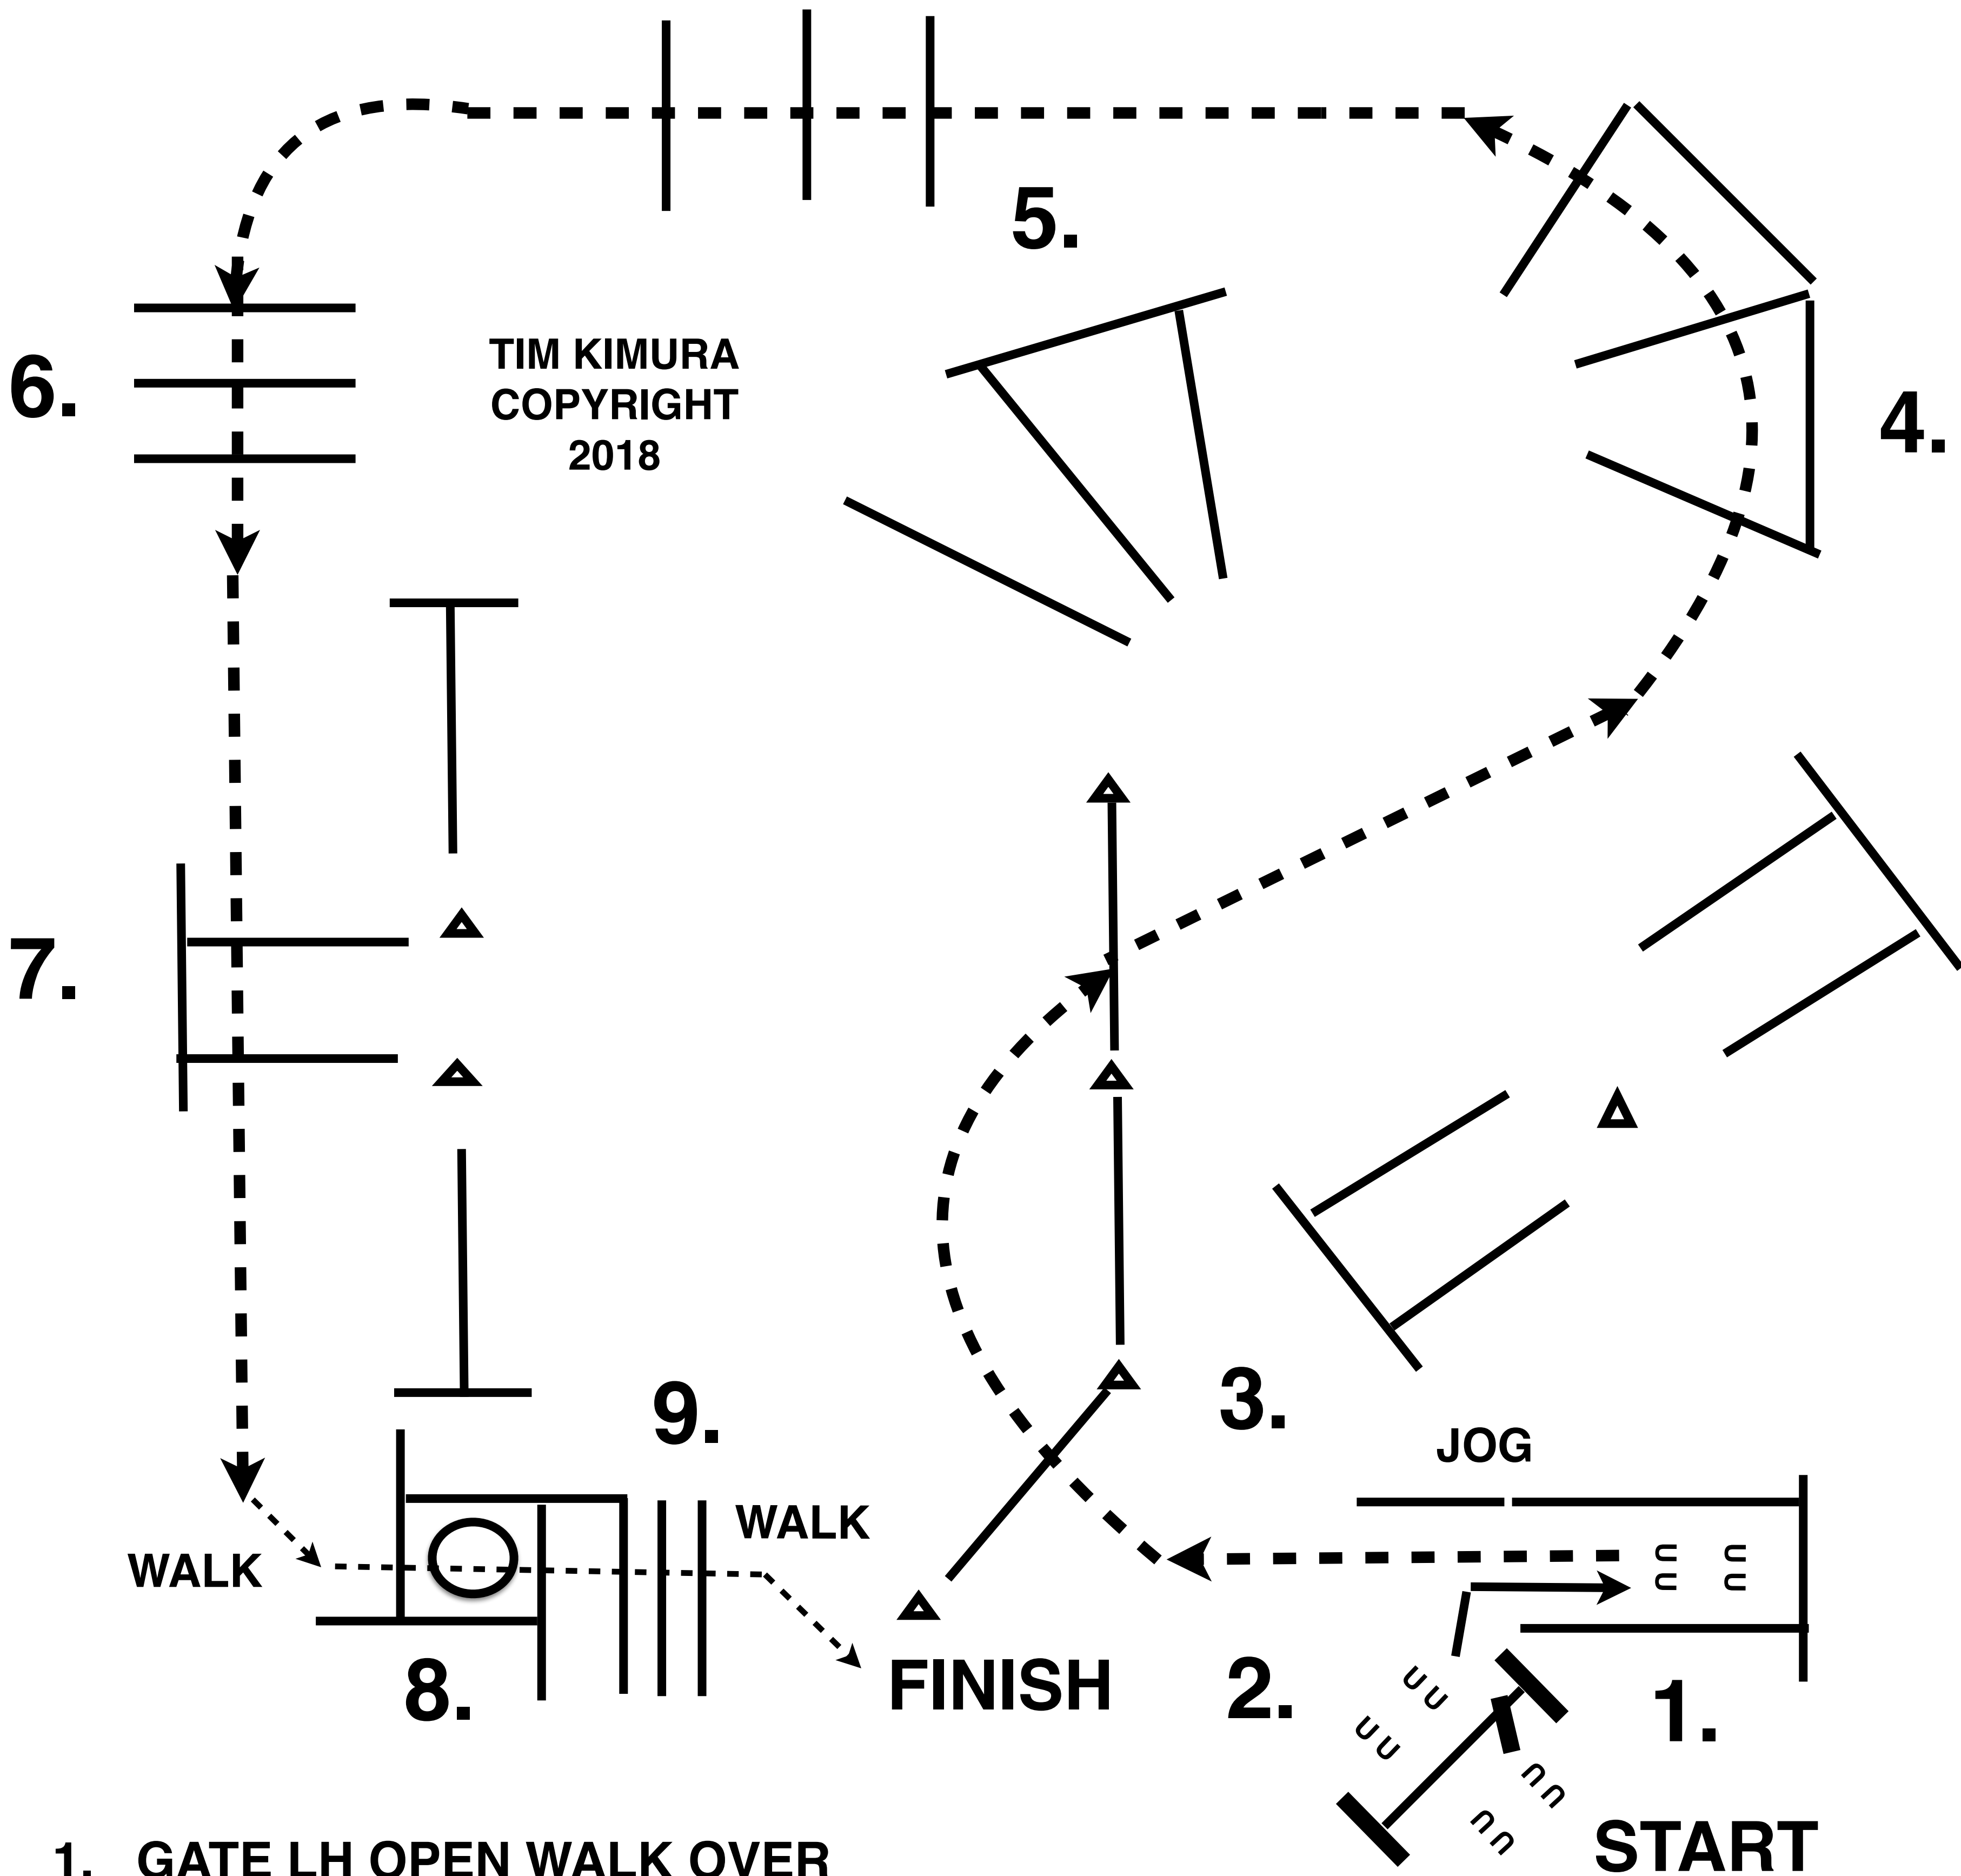

2024 Crawfish Classic

All Trail  
except W/T

1. GATE LH OPEN WALK OVER POLE AND CLOSE GATE
2. BACK THRU POLES, JOG OUT
3. JOG THRU SERPENTINE, JOG OVER POLES.
4. JOG OVER POLES.
5. LOPE OVER POLES (RL)
6. BREAK TO THE JOG, THEN JOG OVER POLES.
7. LOPE OVER POLES (LL)

8. BREAK TO THE JOG, JOG OVER POLES.
9. LOPE OVER POLES (LL)
10. STOP OR BREAK TO THE WALK WALK INTO BOX EXECUTE A 360 TURN LEFT. WALK OUT BOX.
11. WALK OVER POLES

**2024 Crawfish Classic**

**L1 YOUTH W/T  
L1 AMATEUR W/T**

1. GATE LH OPEN WALK OVER POLE AND CLOSE GATE.
2. BACK THRU POLES, JOG OUT.
3. JOG THRU SERPENTINE, JOG OVER POLES.
4. JOG OVER POLES.
5. JOG OVER POLES.
6. JOG OVER POLES.

7. JOG OVER POLES.
8. STOP OR BREAK TO THE WALK WALK INTO BOX EXECUTE A 360 TURN LEFT. WALK OUT BOX.
9. WALK OVER POLES