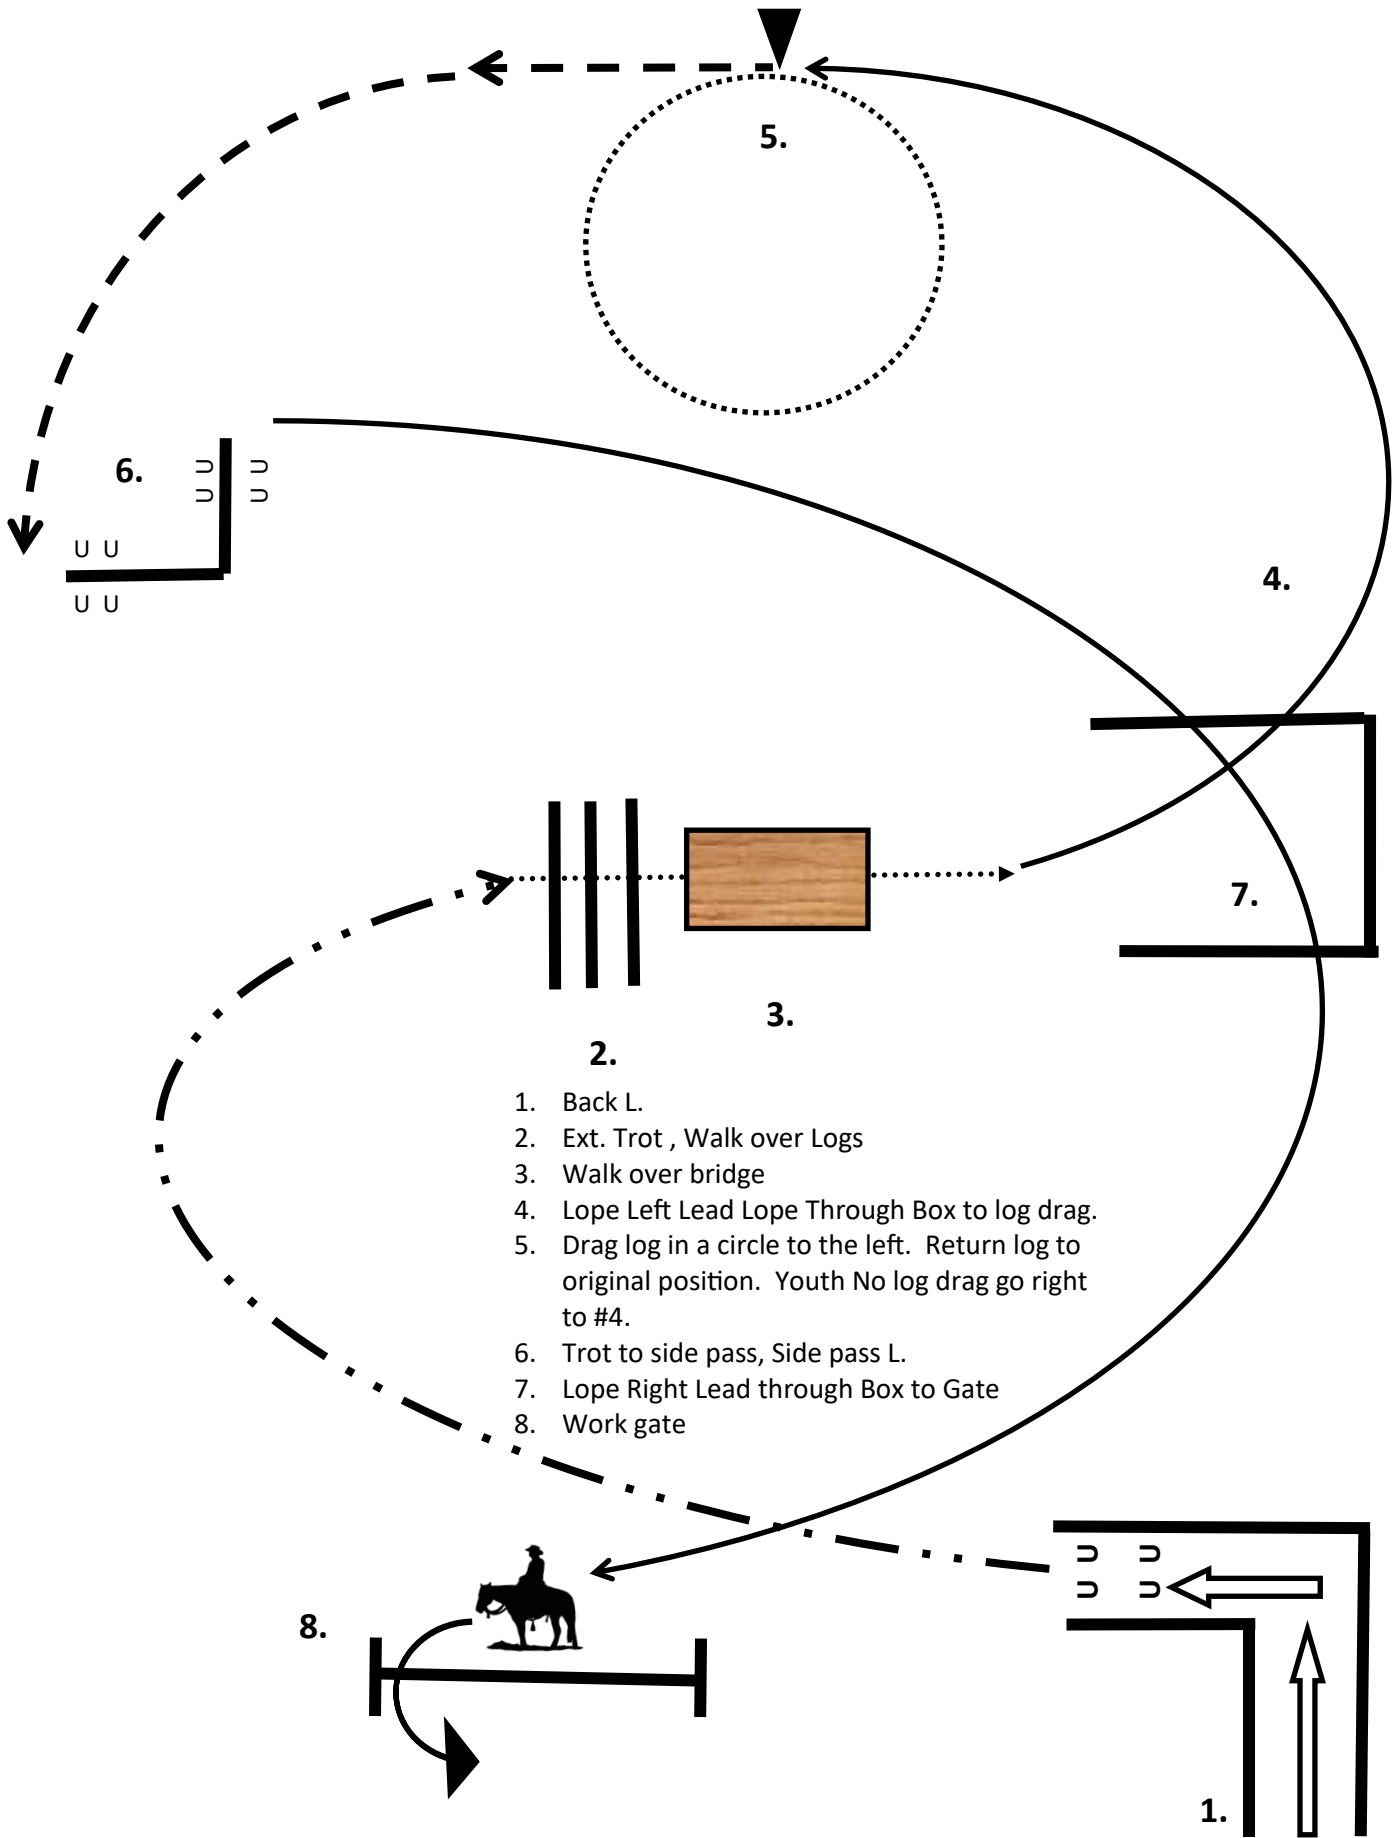

2024 Crawfish Classic Ranch Trail

1. Back L.
2. Ext. Trot , Walk over Logs
3. Walk over bridge
4. Lope Left Lead Lope Through Box to log drag.
5. Drag log in a circle to the left. Return log to original position. Youth No log drag go right to #4.
6. Trot to side pass, Side pass L.
7. Lope Right Lead through Box to Gate
8. Work gate